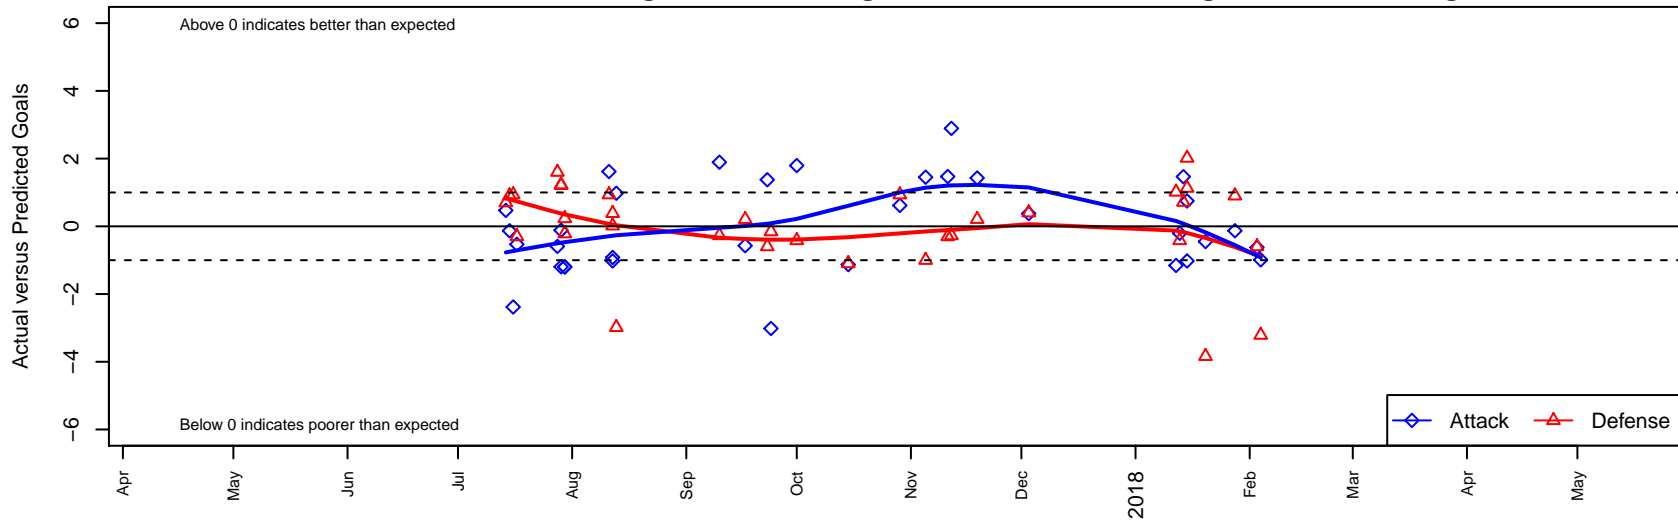

Crossfire Select Button B00

Crossfire Select SC
 Redmond, WA
 B00 total strength=1680
 attack=24.12 defense=18.45
 fall league = RCL B00 Div 3

alt names used:
 CFS B00 Button
 CROSSFIRE SELECT BUTTON B'00 (WA)
 CFS B00 Button

Crossfire Select Button B00
 Dots are actual minus expected GF (blue circles) and GA (red triangles).
 Blue line is smoothed change in attack strength. Red is smoothed change in defense strength.

**attack and defense variance (black dot)
relative to other teams
and top 10 in region**