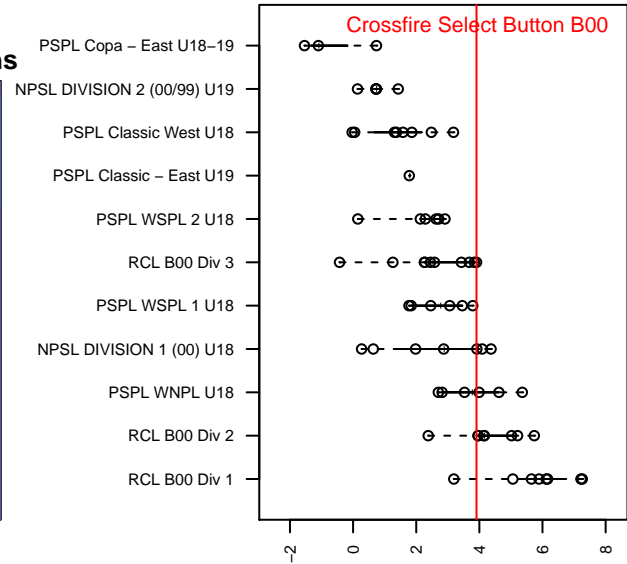

**attack and defense rating
relative to others at age
and all opponents in last 13 months**