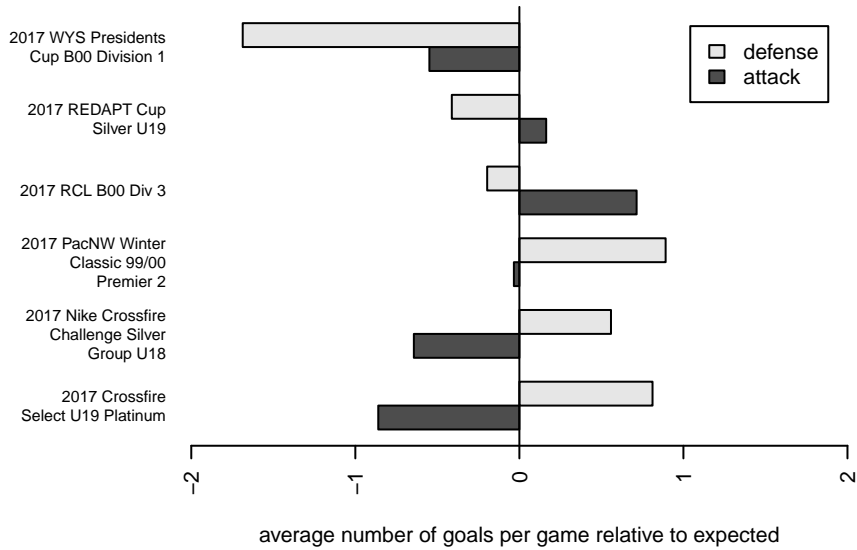

Performance relative to 13 month average